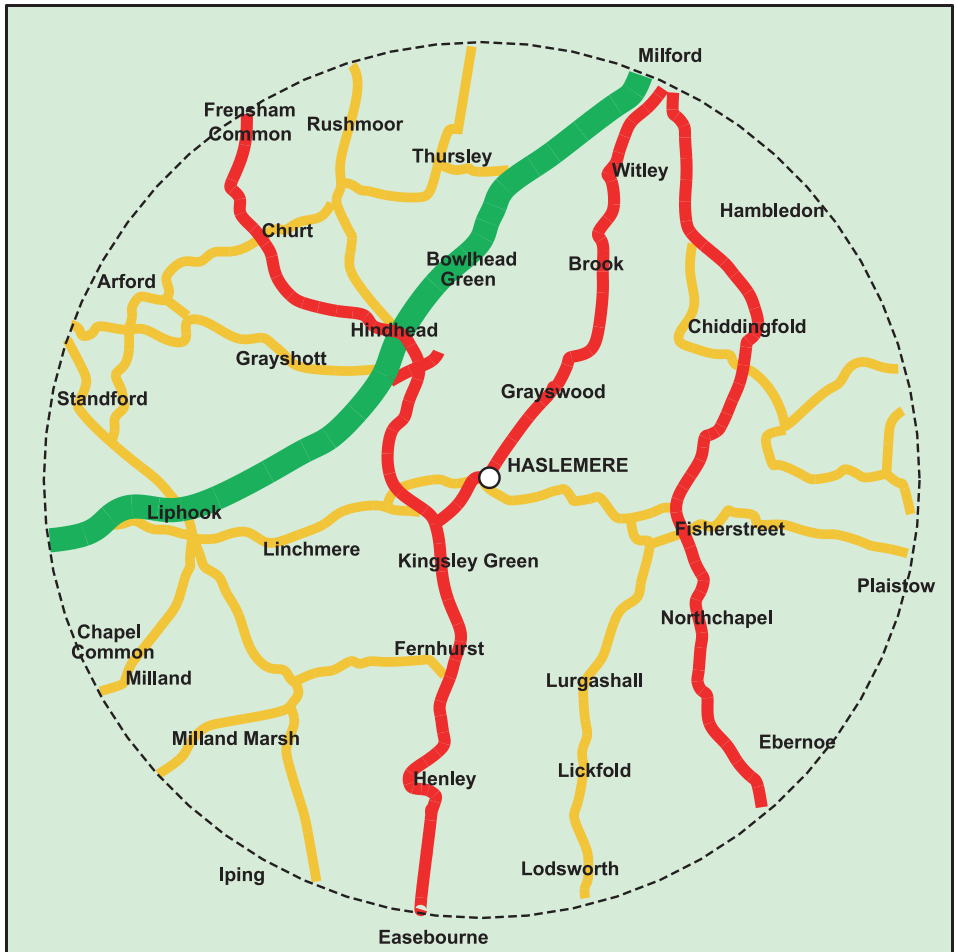

HASLEMERE NATURAL HISTORY SOCIETY

Our area is defined as a six mile circle, centred on Haslemere Town Hall.
(Being considered a reasonable distance for Victorian ladies to cycle!)

Records are maintained of sightings within this area, but we're also very interested to hear of anything particularly unusual just outside our boundaries. So do, please, [e-mail us](#) with details if you see something interesting whether it's animal, vegetable or fungus.