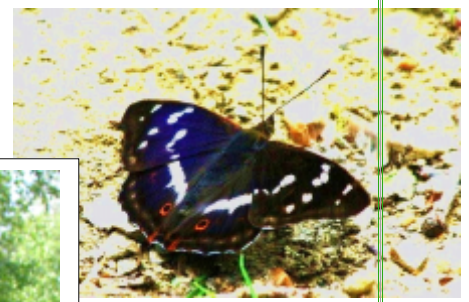

LOOKING BACK, FORWARD AND ALL AROUND

SATURDAY 11th - 25th FEBRUARY 2012
at Haslemere Museum

Haslemere Natural History Society will be displaying highlights and anecdotes from the Society's history over 124 years including photographs and cuttings about its people and activities